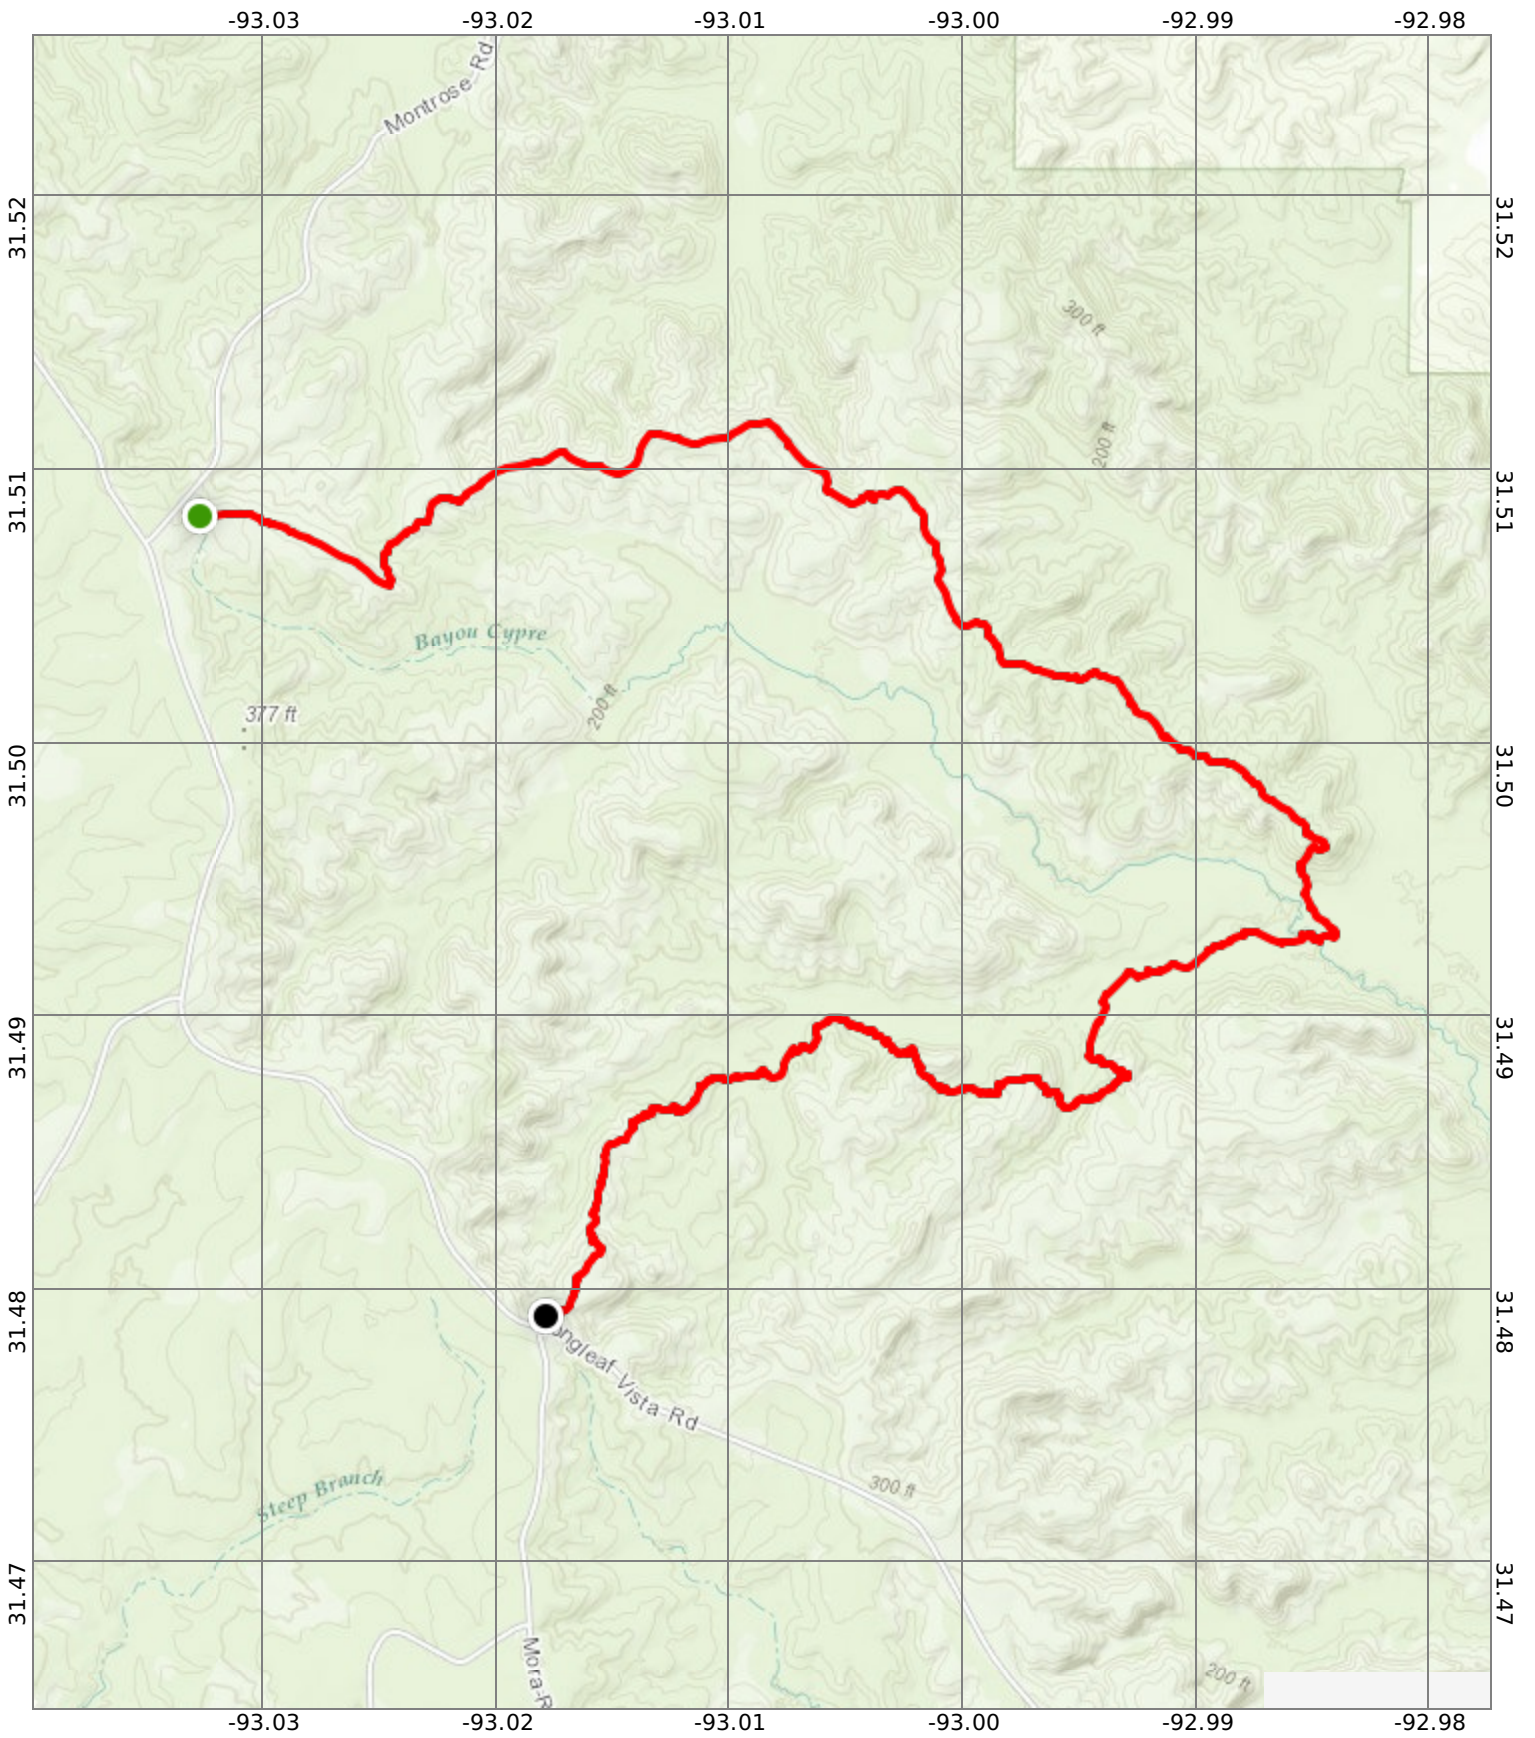

Backbone trail 7.8 Miles

★
1°E
2/12/17

Scale 1:30792 Datum WGS84