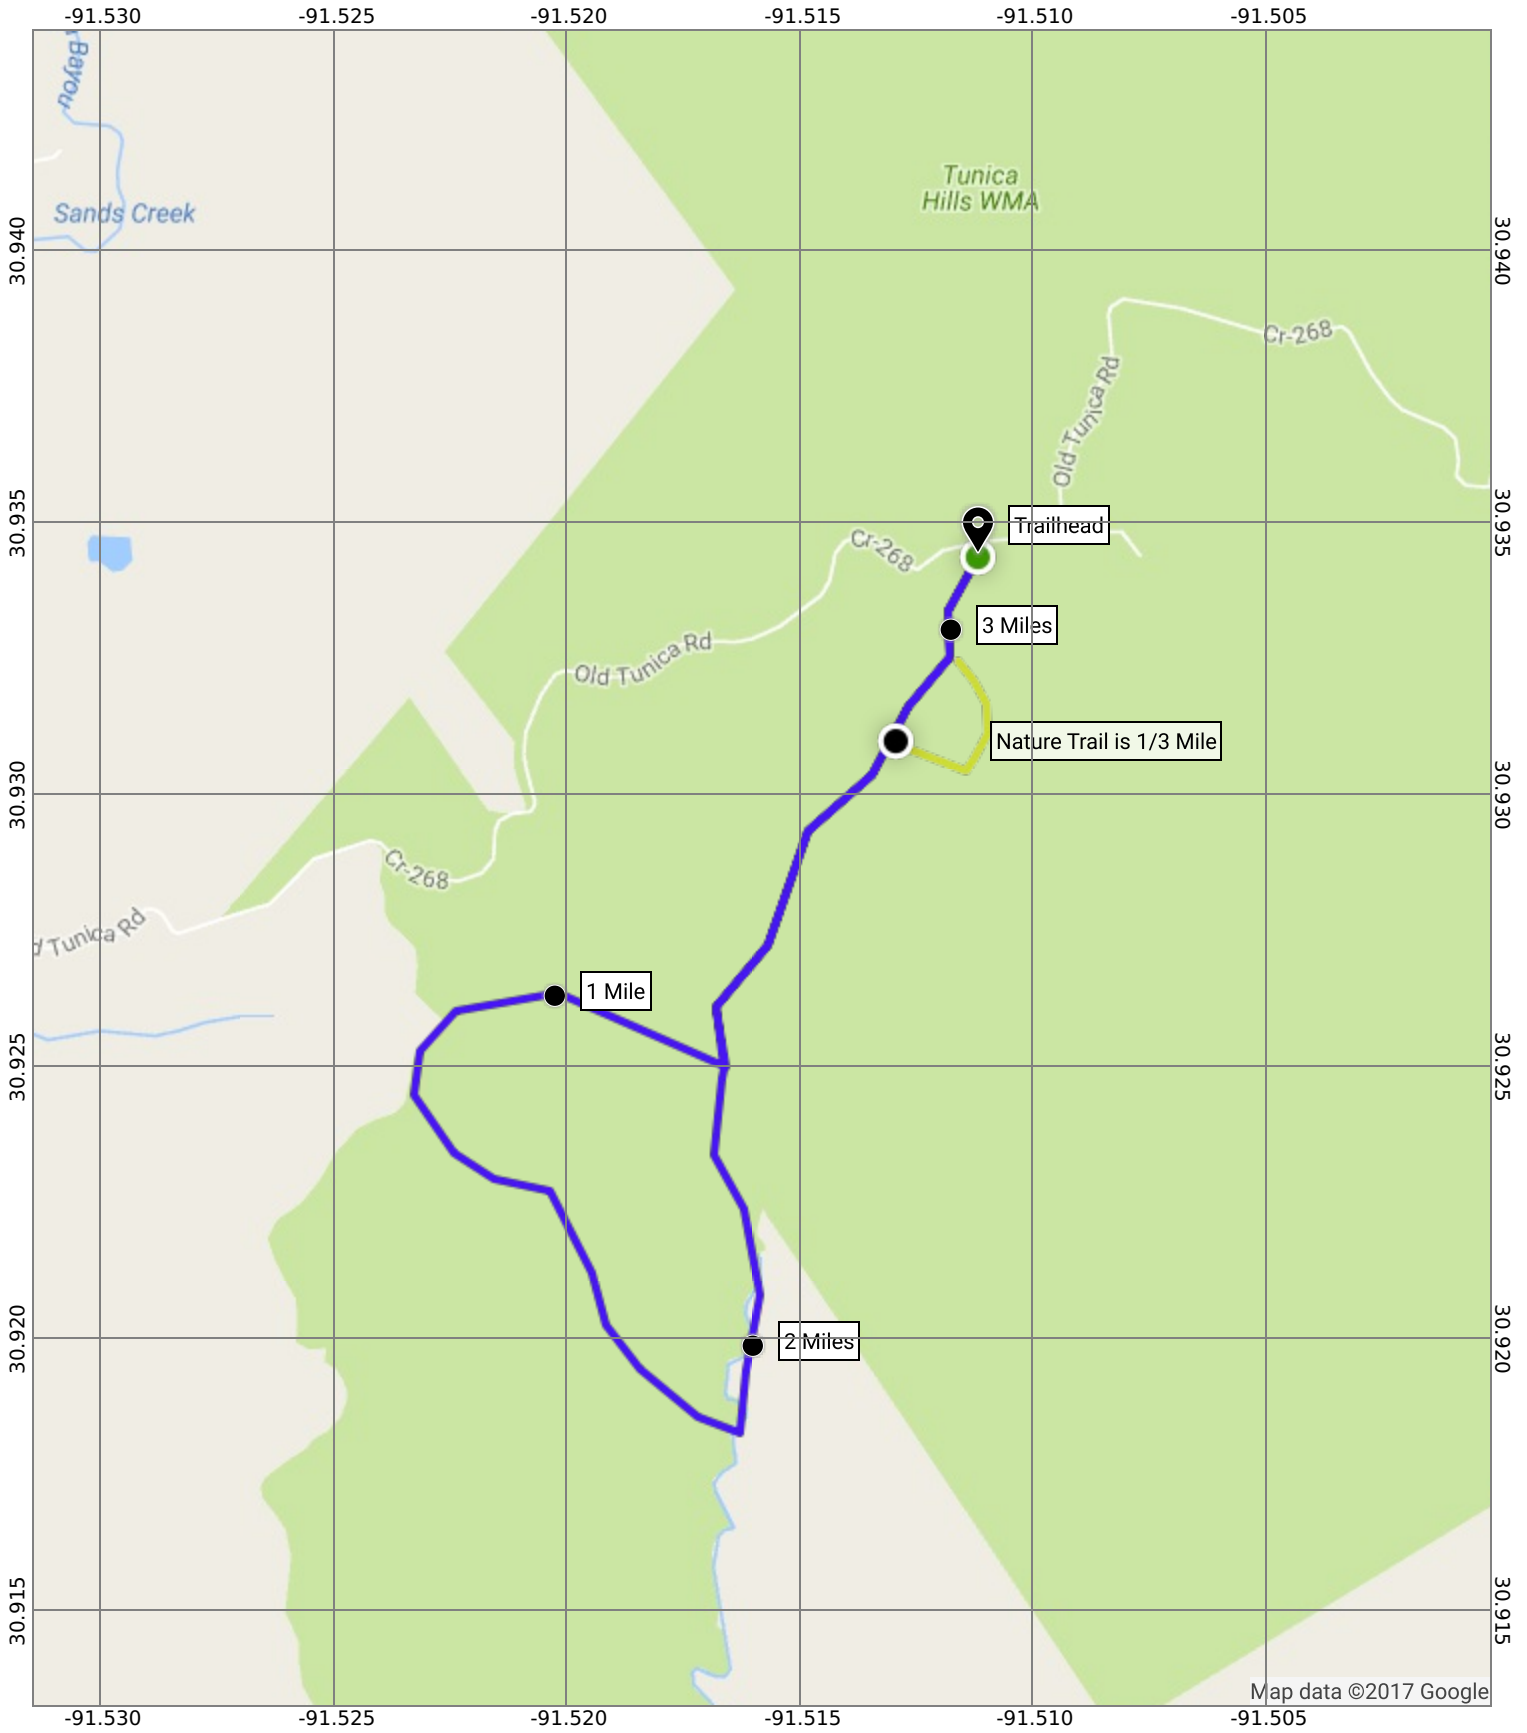

Tunica Hills WMA Trail B and Nature Trail

Trail B 3.1 Miles
Nature Trail .3 Miles

0°W
↑
5/30/17