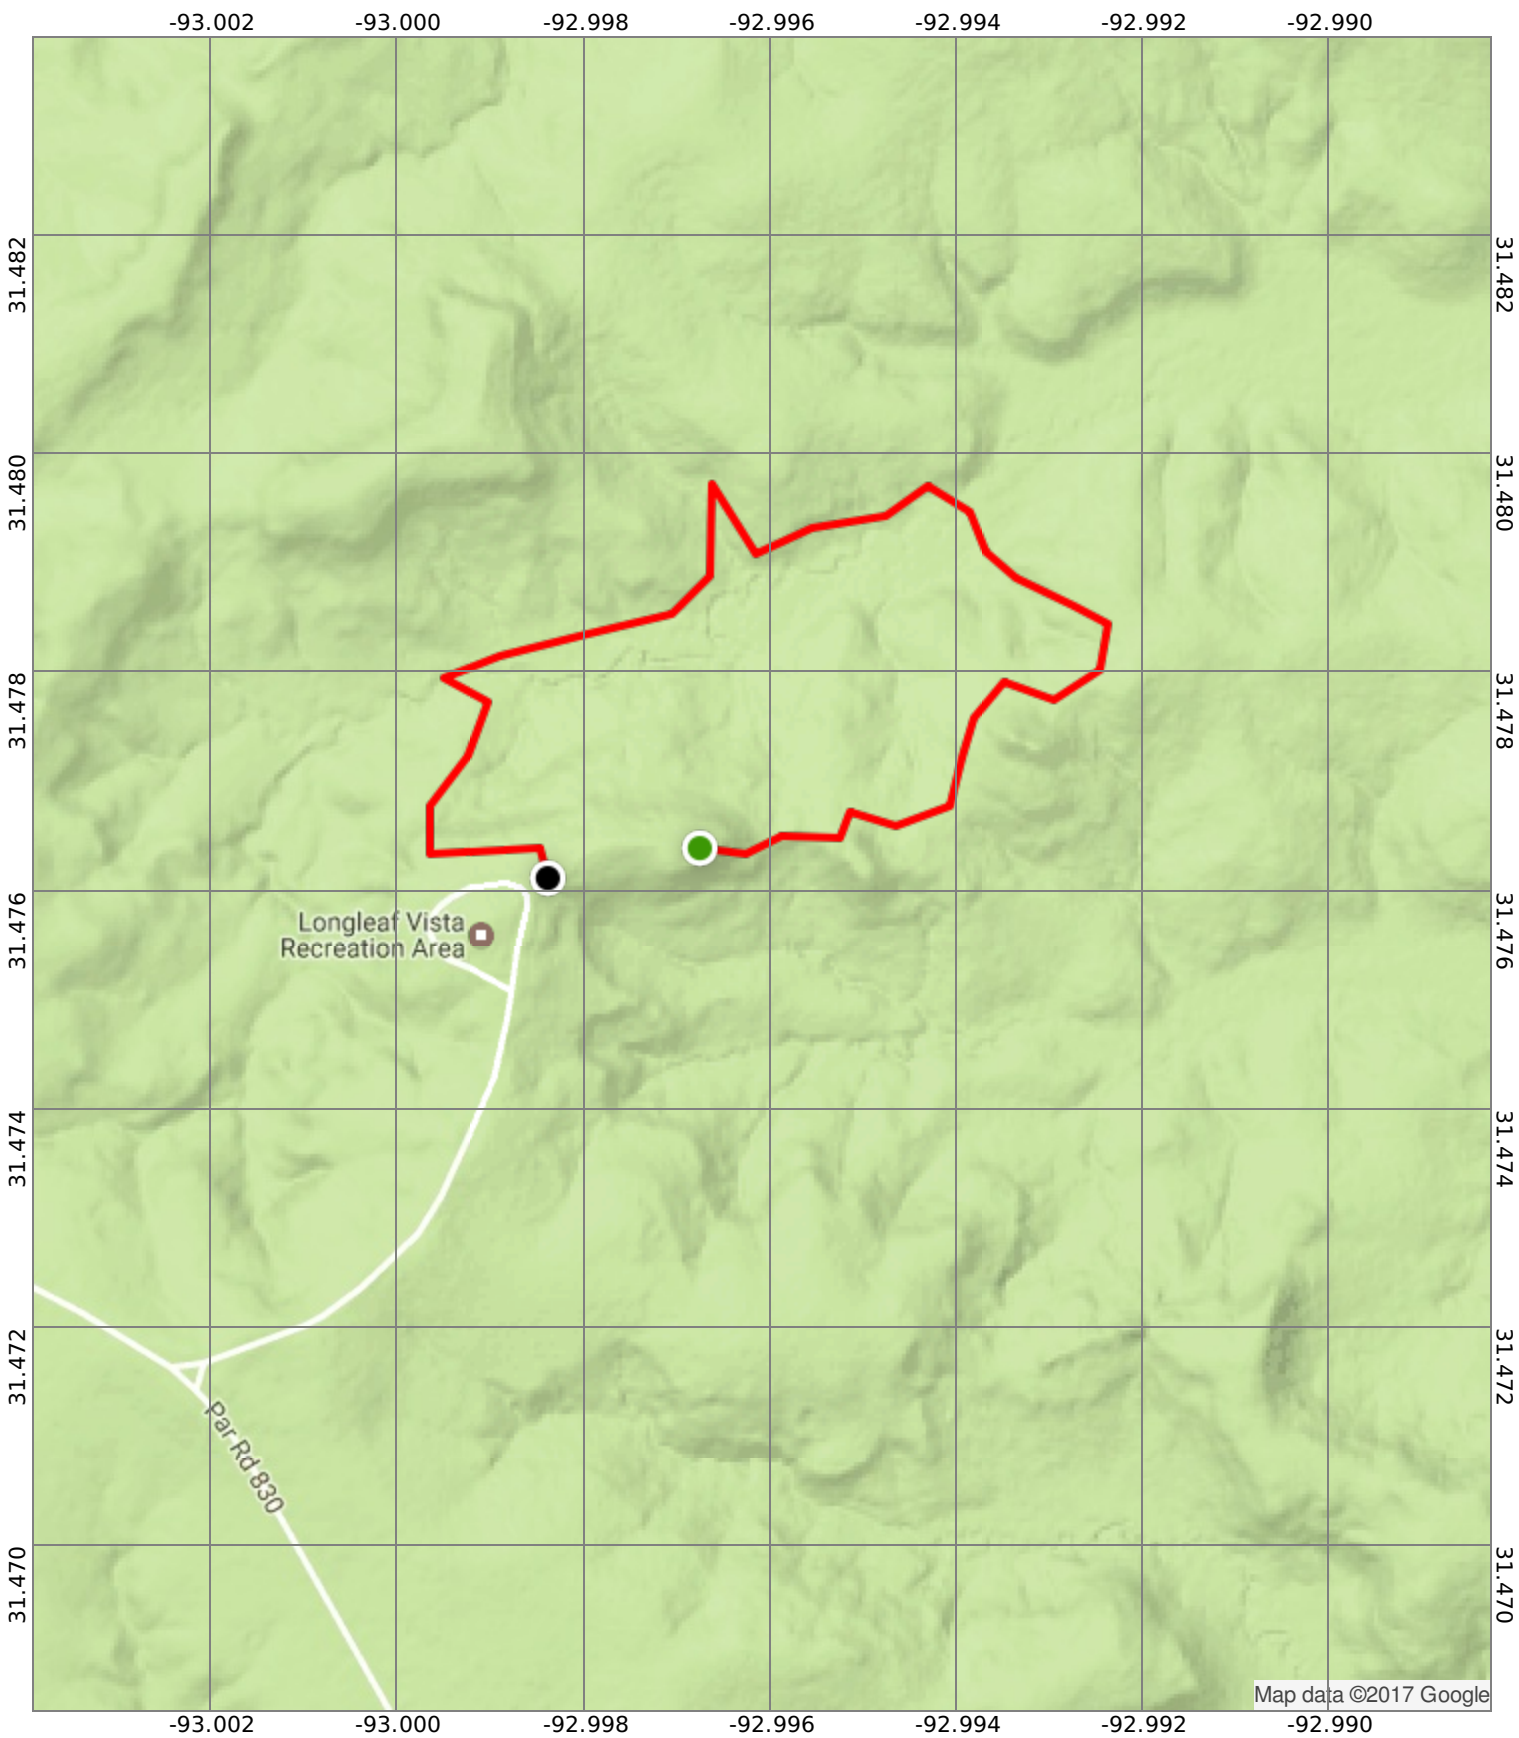

Longleaf Vista Trail 1.2 Miles

★
0.9°E
3/7/17