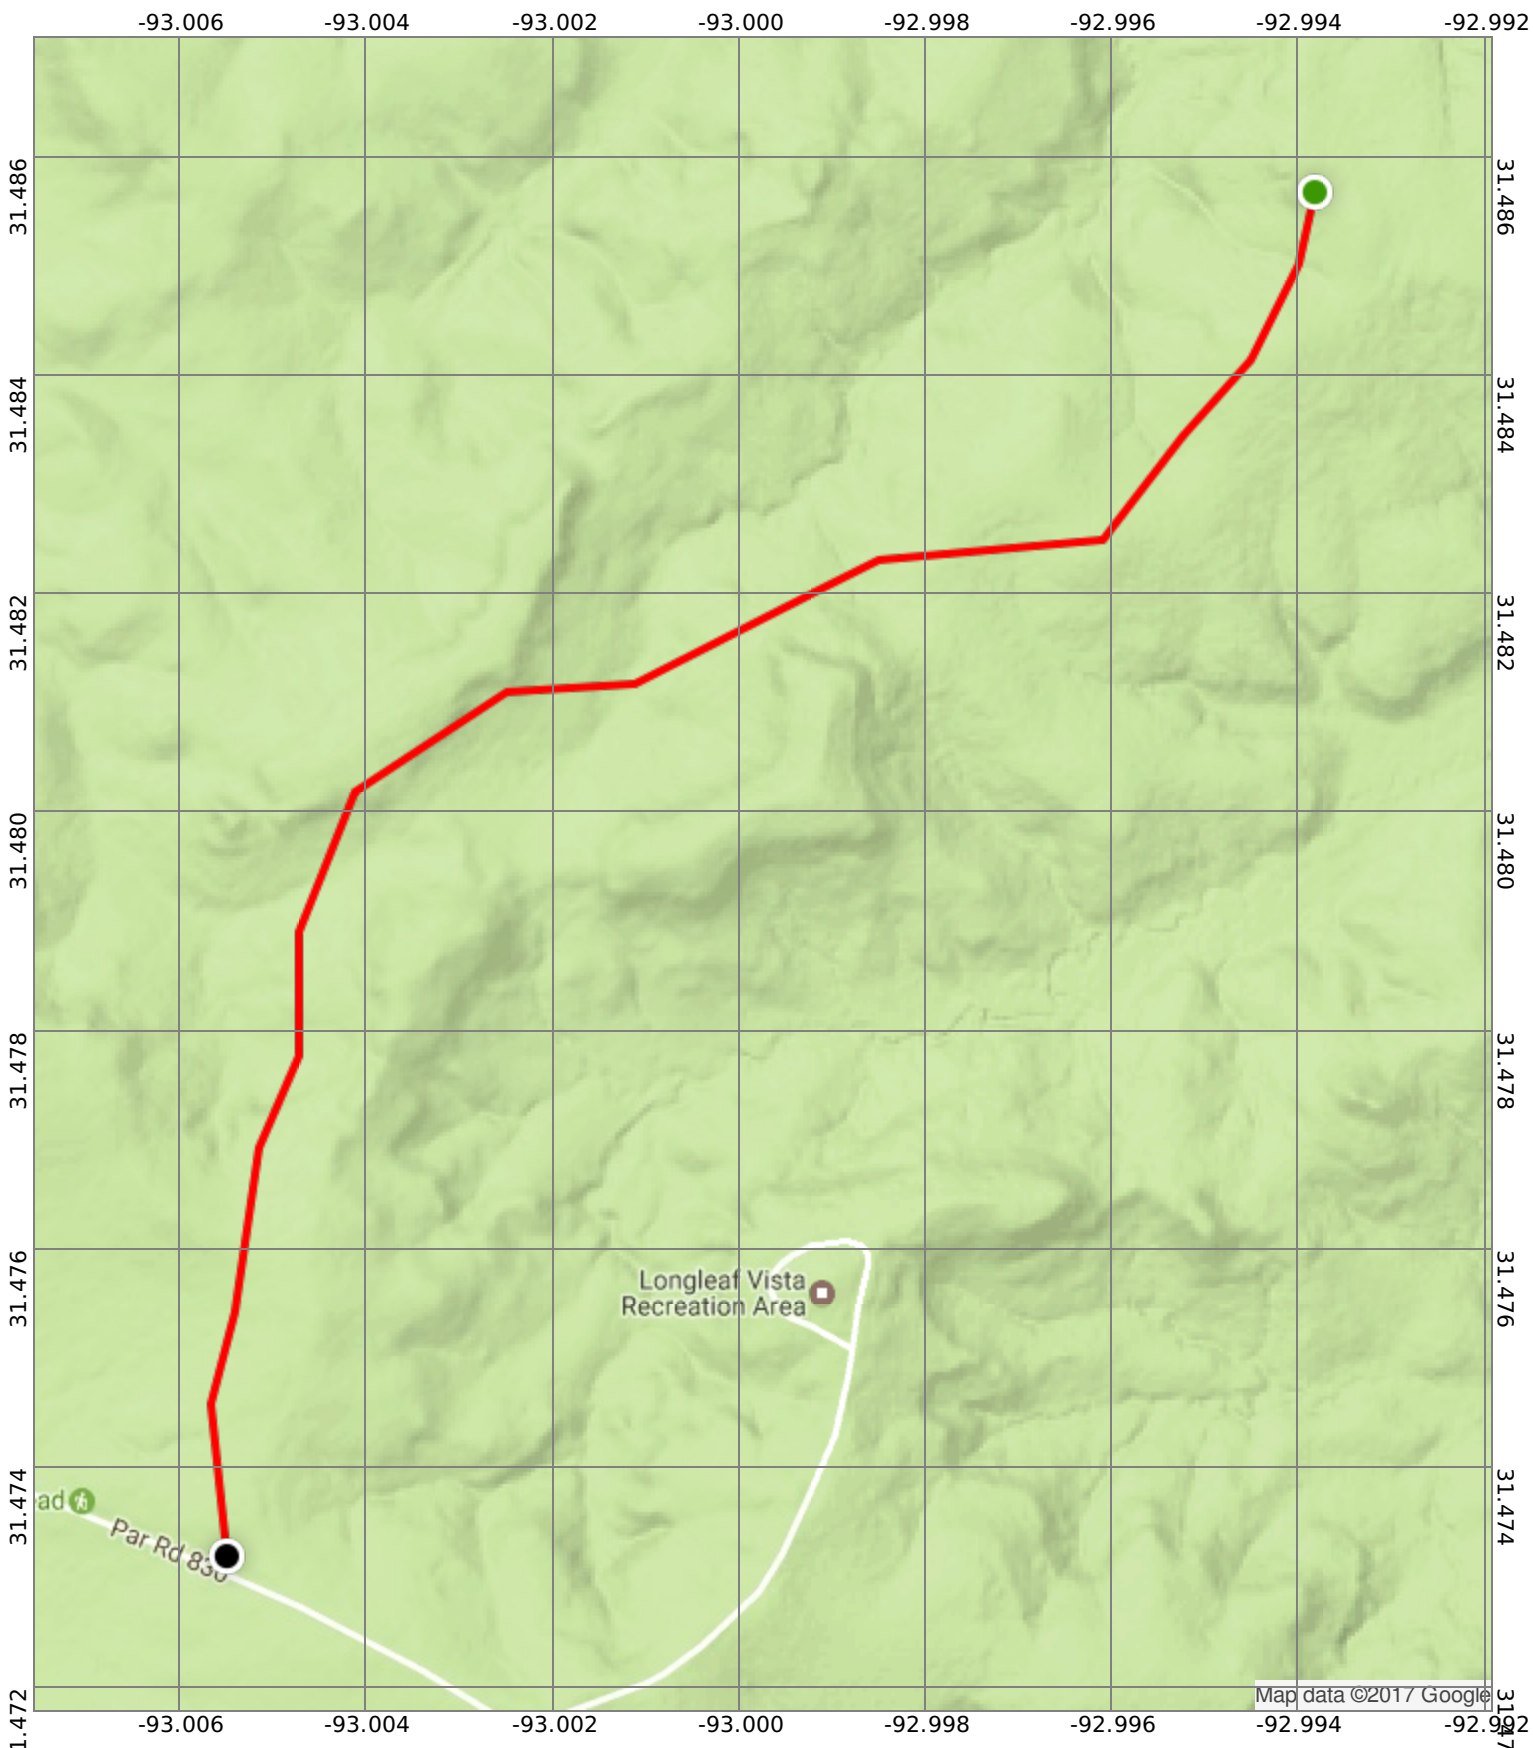

# Turpentine Trail - 1.2 Miles

★  
0.9°E  
3/7/17